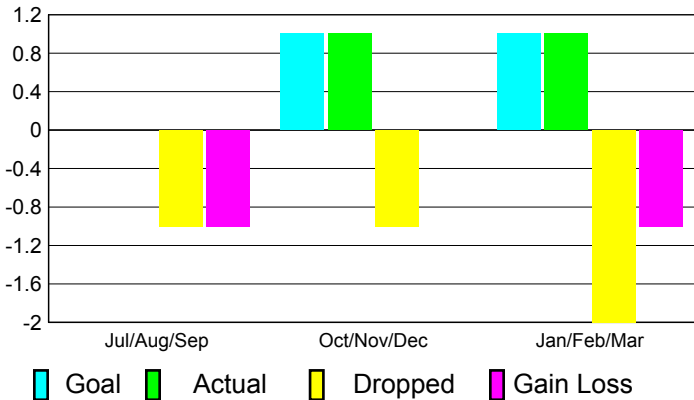

2010-2011 GMT Reports for District (or Undistricted) **District 108AB**

GMT: Federico STEINHAUS

Location: ITALY

GMT CA: 4

CLUBS

**Club Results
2010-2011**

**Clubs
2009-2010**

Month	New Club Goal	Actual New Clubs	Actual Dropped Clubs	Gain/Loss of Clubs	Gain/Loss of Clubs
Jul/Aug/Sep	0	0	-1	-1	0
Oct/Nov/Dec	1	1	-1	0	0
Jan/Feb/Mar	1	1	-2	-1	0
Totals	2	2	-4	-2	0

Club Results 2010-2011

Goal, New, Dropped, Gain/Loss

Comparison of Club Gain/Loss

Current Year Compared to the Previous Year

YTD Status Quo Clubs 2010-2011

Status Quo Clubs Compared to Status Quo Members

MEMBERSHIP