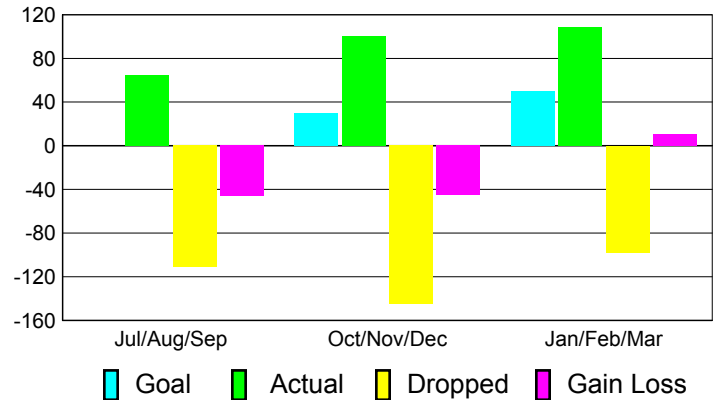

Membership Results 2010-2011

Goal, New, Dropped, Gain/Loss