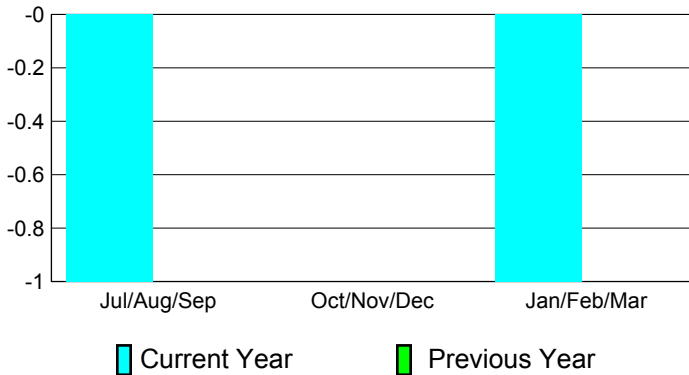

2010-2011 GMT Reports for District (or Undistricted) **District 108AB**

GMT: Federico STEINHAUS

Location: ITALY

GMT CA: 4

CLUBS

**Club Results
2010-2011**

**Clubs
2009-2010**

Month	New Club Goal	Actual New Clubs	Actual Dropped Clubs	Gain/Loss of Clubs	Gain/Loss of Clubs
Jul/Aug/Sep	0	0	-1	-1	0
Oct/Nov/Dec	1	1	-1	0	0
Jan/Feb/Mar	1	1	-2	-1	0
Totals	2	2	-4	-2	0

Club Results 2010-2011

Goal, New, Dropped, Gain/Loss

Comparison of Club Gain/Loss

Current Year Compared to the Previous Year

YTD Status Quo Clubs 2010-2011

Status Quo Clubs Compared to Status Quo Members

MEMBERSHIP