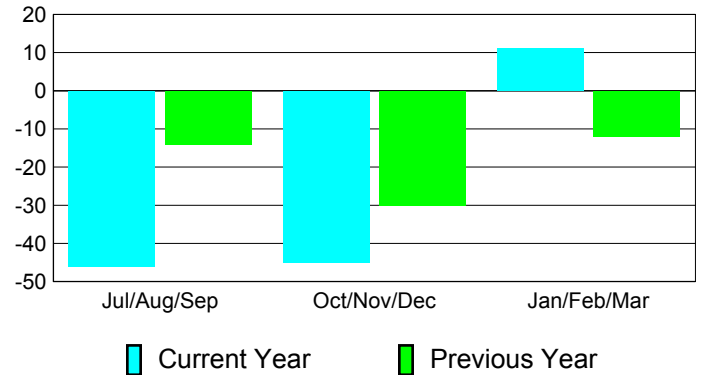

Comparison of Membership Gain/Loss

Current Year Compared to the Previous Year